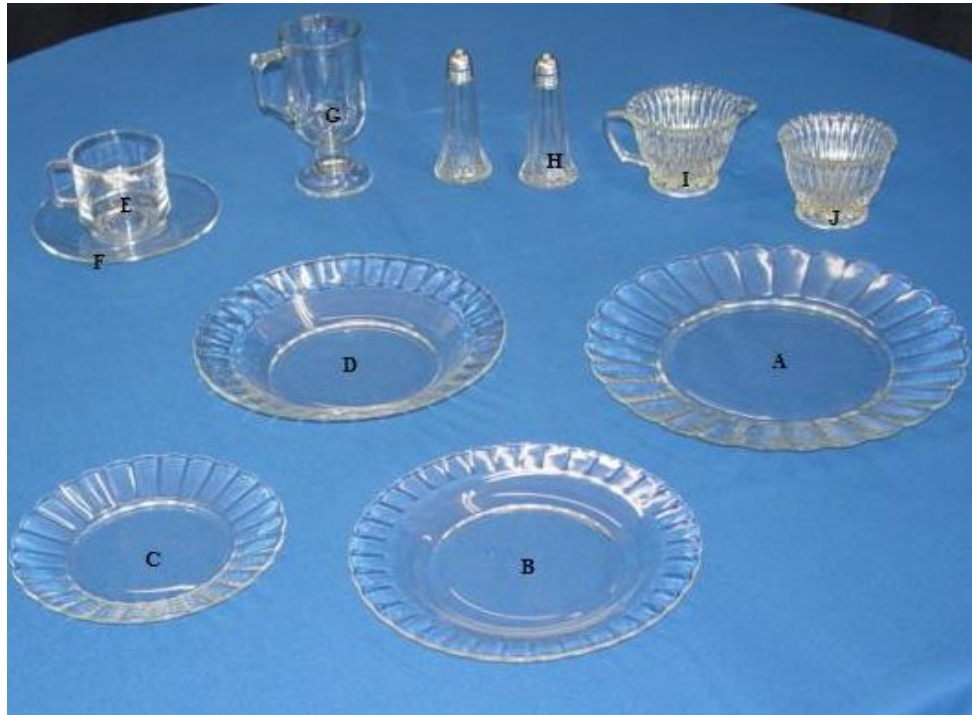

DINNERWARE- Glass

GLASS DINNERWARE

A. DINNER PLATE

B. SALAD PLATE

C. BREAD AND BUTTER PLATE

D. SOUP PLATE

E. CUP

F. SAUCER

G. MUG

H. SALT & PEPPER SHAKER

I. CREAMER

J. SUGAR BOWL