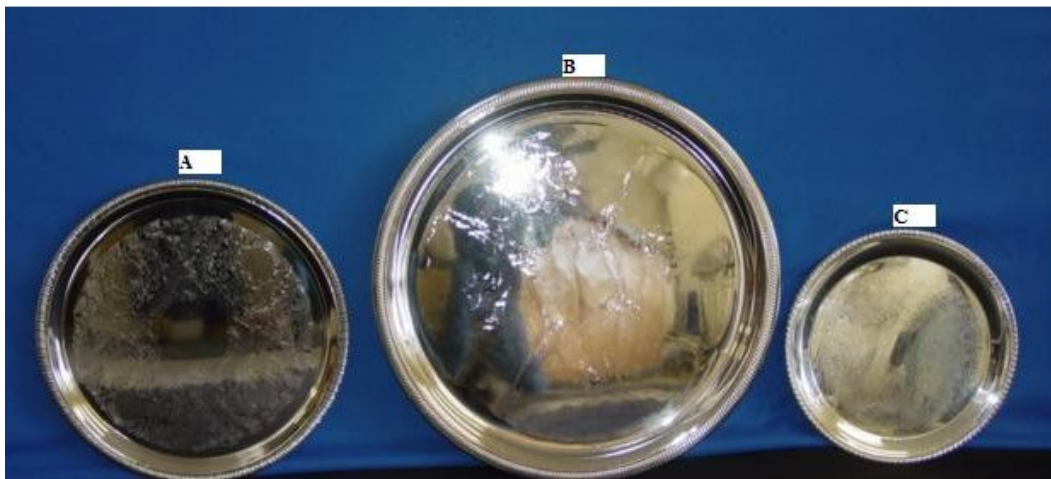

SILVER STEEL TRAYS

- A. 16" ROUND
- B. 23" ROUND
- C. 12" ROUND